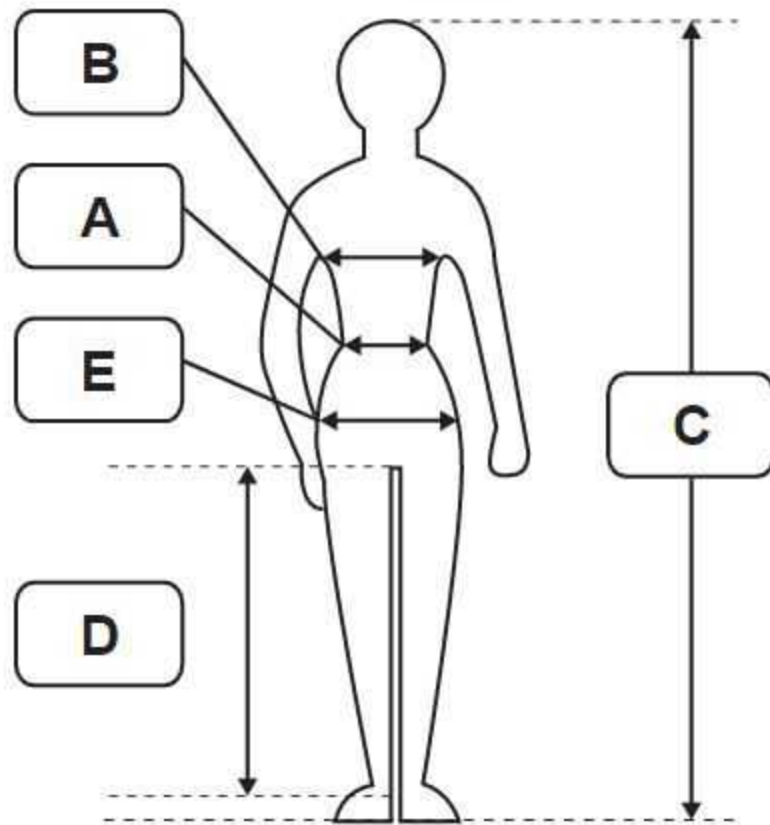

How to choose the right size?

1. Take your body measurements according to the picture

- **A = Waist:** Horizontal measurement around the waist.
- **B = Chest:** Horizontal measurement under the arms, around the widest part of the chest.
- **C = Total body length:** Measurement from top of the head till the ground, to be measured without shoes.
- **D = Inseam leg length:** Measurement from the crotch of the trousers till the ground, to be measured without shoes.
- **E = Hips:** Horizontal measurement around the hips.

2. All measurements in the table are body measurements. We recommend that measurements are taken while wearing light clothing, do not measure too tight.
3. Find the correct size that corresponds with the body measurements in the table
4. If you required a size that deviates from the sizes mentioned in the table, we are happy to manufacture such a garment according to your specific body measurements.

SIOEN

Bodywear, thermal wear & rainwear

	A: Waist (cm)	B: Chest (cm)	C: Total body length (cm)
XS	66-74	78-86	164-172
S	74-82	86-94	164-172
M	82-90	94-102	172-180
L	90-106	102-110	172-180
XL	98-106	110-118	180-188
2XL	106-117	118-129	180-188
3XL	117-129	129-141	188-196
4XL	129-141	141-153	188-196

👤 For women

A: Waist (cm)	B: Chest (cm)	C: Total body length (cm)	Size
66-70	70-74	156-160	30
70-74	74-78	156-160	32
74-78	78-87	156-160	34
78-82	82-86	160-164	36
82-86	86-90	160-164	38
86-90	90-94	164-168	40
90-94	94-98	164-168	42
97-98	98-102	168-172	44
98-102	102-106	168-172	46
102-106	106-110	172-176	48
106-110	110-114	172-176	50
110-114	114-118	172-176	52
114-118	118-123	176-180	54
118-123	123-129	176-180	56
123-129	129-135	180-184	58
129-135	135-141	180-184	60
135-141	141-147	184-188	62
141-147	147-153	184-188	64