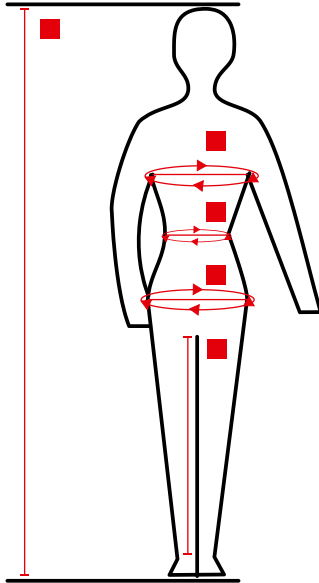

Height 170-190 cm **C**

All measurements in the size chart are in cm.

HOW TO MEASURE

To achieve the best fit, we recommend you get the help of another person while measuring.

Measurement must be taken directly on the body in tight fit - but without cutting into the skin and preferably while wearing tight fitting garment.

A CHEST

Measure around chest at the widest point with arms flat against side

B WAIST

Measure around the natural waistline

C HEIGHT

Measure from feet to top of the head

D INNER LEG LENGTH

Measure from the crotch down to your ankle bone

SIZE RANGE

Our stock items are size range S - 3XL, many models also in XS, 4XL and 5XL.

4XL and 5XL have a surcharge of 25%.

HOW TO MEASURE

ELKA RAINWEAR SIZES

MEASUREMENT CHART ELKA WOMEN

Size	XS	S	M	L	XL	2XL	3XL	4XL	5XL
Chest A	78-82	84-88	92-96	100-104	108-112	116-120	124-128	132-136	140-144
Waist B	64-68	72-76	80-84	88-92	96-100	104-108	112-116	120-124	128-132
Hips E	86-90	92-96	100-104	108-112	116-120	124-128	132-136	140-144	148-152

Height 160-180 cm **C**

All measurements in the size chart are in cm.

A CHEST

Measure around chest at the widest point with arms at against side

B WAIST

Measure around the narrowest part of the waistline

C HEIGHT